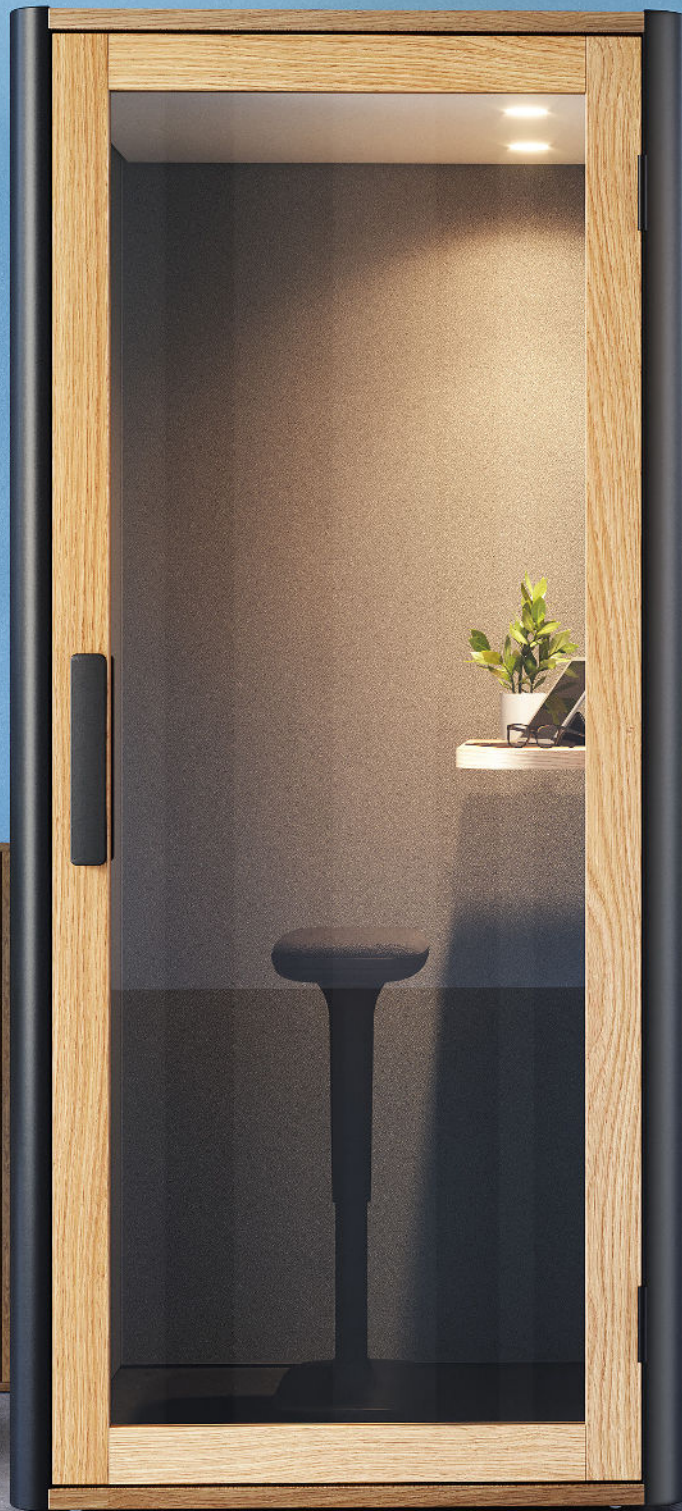

BOSSELINO

**Stool is optional / available at an upcharge.*

DAUPHIN
HumanDesign® Group

BOSSELINO

BASIC SPECIFICATIONS

Notes

STANDARD FEATURES

Dimensions

External: 37.2"W x 37.2"D x 84.3"H

Internal: 33.46"W x 33.46"D x 81.9"H

External features

Black melamine and oak trim, glass door

Internal features

Upholstered fabric panels, wood shelf, magnetic whiteboard