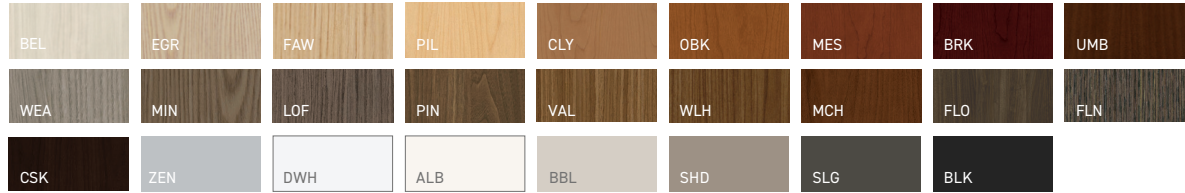

Bourne designed by Qdesign

meet Bourne.

REFINED TABLES.

Beyond the basics, the crafted wood tables feature radiused corners with an appealing reverse bevel edge. Outfit spaces with the variety of shapes, sizes, heights, and material offering.

A family of pieces that speak the same language means endless possibilities. Use Bourne's inherent style to build a decidedly consistent, sleek presence.

additional options

wire management dual fabric accessory hook coat hook

solid wood

laminat

veneer

metal

paint

solid surface

BOURNE

guest chair