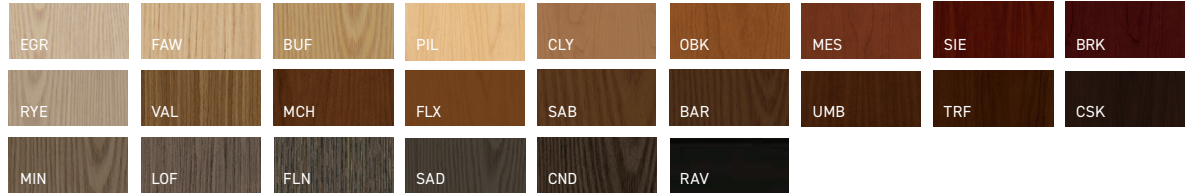

additional options

solid wood

laminat

veneer

metal

paint

solid surface