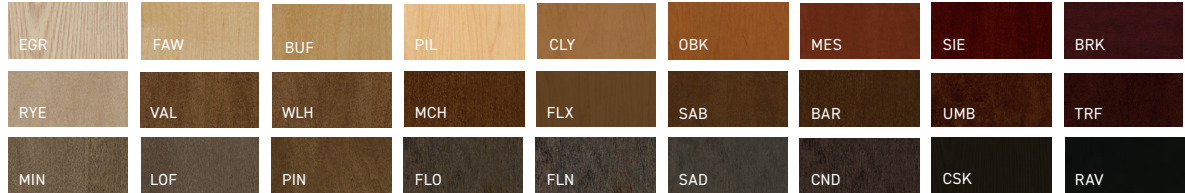

additional options

solid wood

laminat

veneer

metal

paint

solid surface