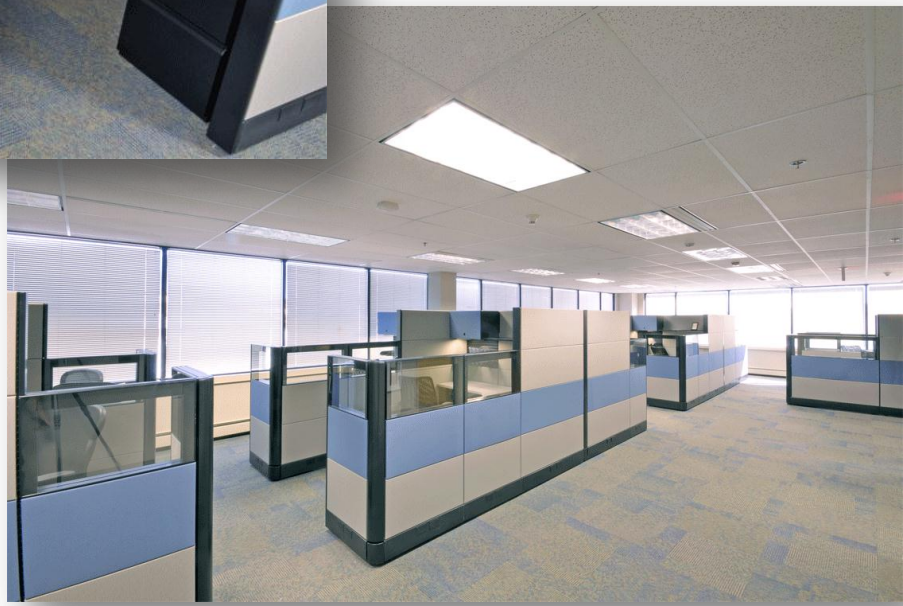

FEATURED PROJECTS*

86" High Private Ethospace Offices with Doors

LEED Platinum Project

EthoSource
360° Office Furniture Solutions