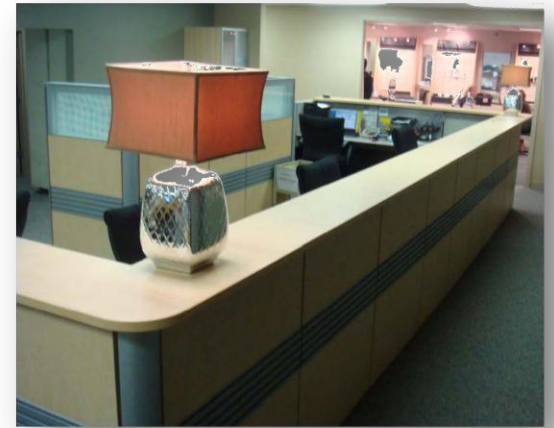

FEATURED PROJECTS*

86" High Private Ethospace Offices with Doors

LEED Platinum Project

EthoSource
360° Office Furniture Solutions