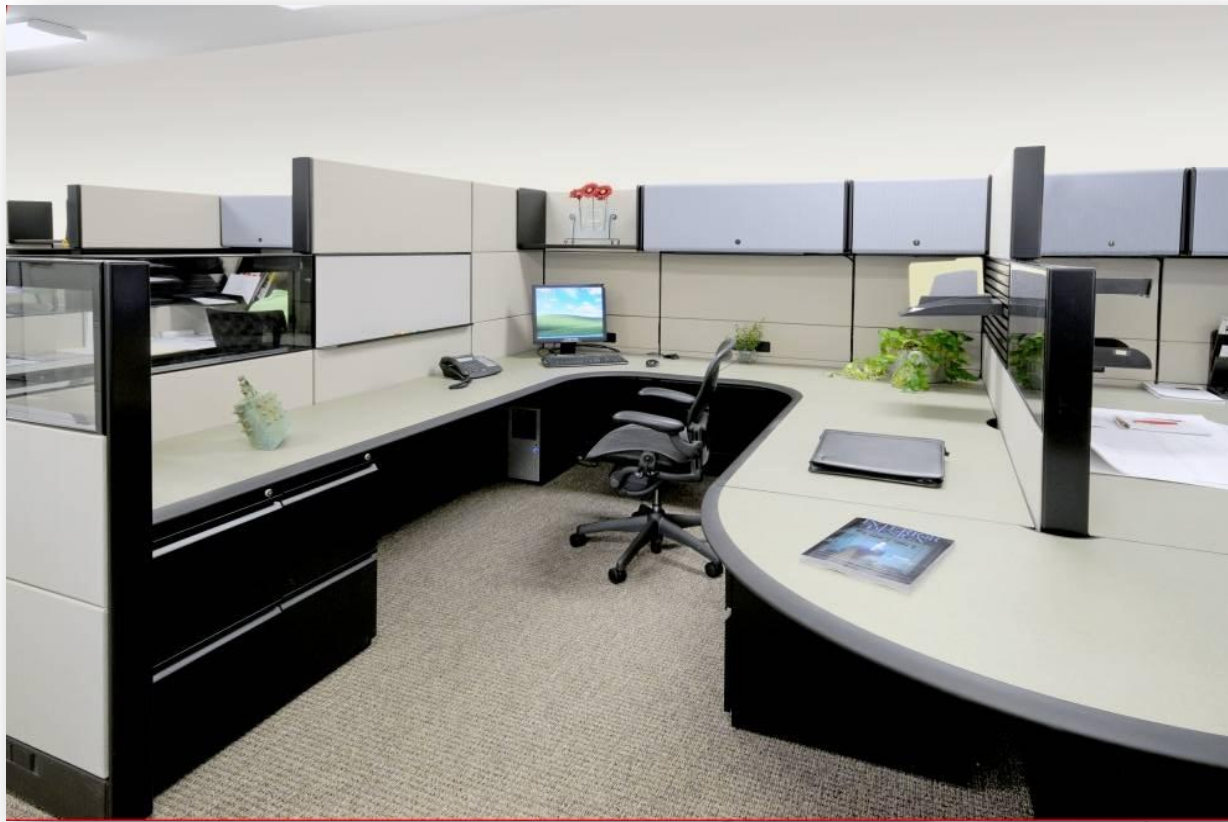

FEATURED PROJECTS*

86" High Private Ethospace Offices with Doors

LEED Platinum Project

EthoSource
360° Office Furniture Solutions