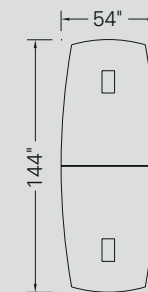

MILLENIUM

Specifications

Casegoods	
Laminate	Driftwood (DR) and brushed aluminum HPL
Base	Rectangular
Communication box	MH2
Handles	H011

Seating # 1401
Alpha, White leather