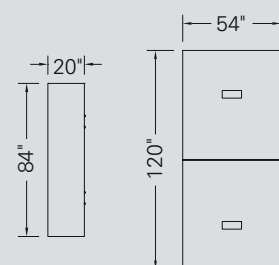

Laminate	Smoked Walnut (SW) & Polar White (W)
Base	ARW, Satin Nickel finish (SN)
Communication box	MH1
Handles	H030

Seating # 1404

Alpha, California Pear #922

07

CONFIGURATION THREE CONFERENCE

MILLENIUM

Specifications