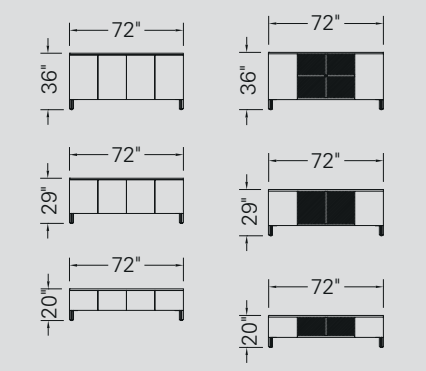

CREDENZAS
G STLARAR
H&I STLARBBAR

A