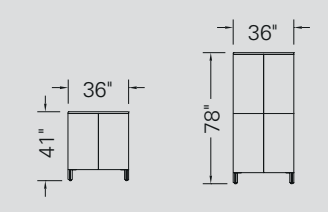

A

WALL UNITS
CONFERENCE

B

C

CONFERENCE Specifications

Casegoods
Laminate Driftwood (DR)

MOBILE SERVICE CARTS
A&B WCART
C STLCART

STORAGE CABINETS
E&F STLAR