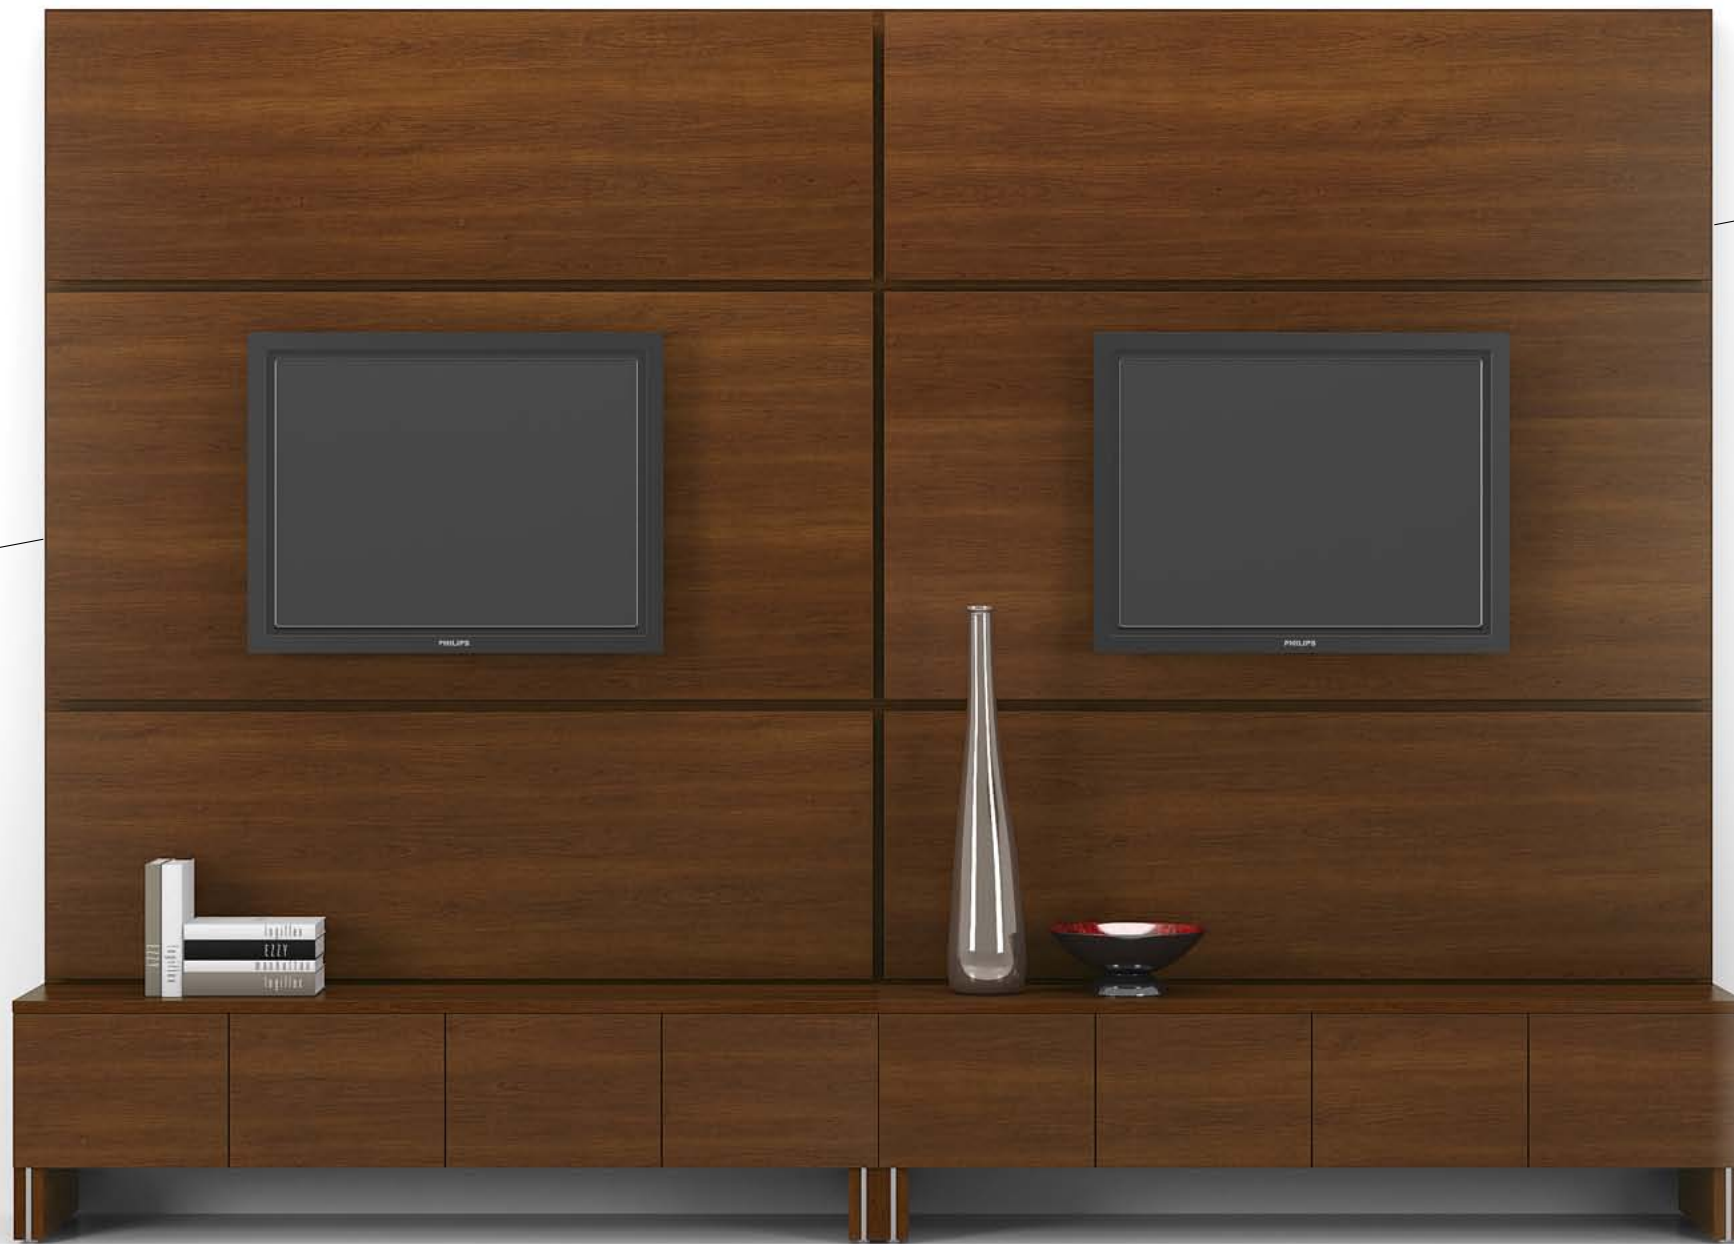

E MANHATTAN TABLE

Laminate Whisky (WK)
Surface Rectangular
Base H
Moulding MAX

C MANHATTAN TABLE

Laminate Whisky (WK)
Surface Rounded Boat-style
Base Cubic
Moulding MAW

CONFERENCE TABLES
CONFERENCE

12

CONFERENCE		Specifications
Casegoods		
Laminate	Brown Cherry (BC)	
Base	STL, Chrome finish (CHR)	
A		
B		
C		