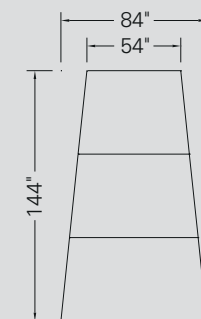

Seating #500

Cyrus, Black italian leather