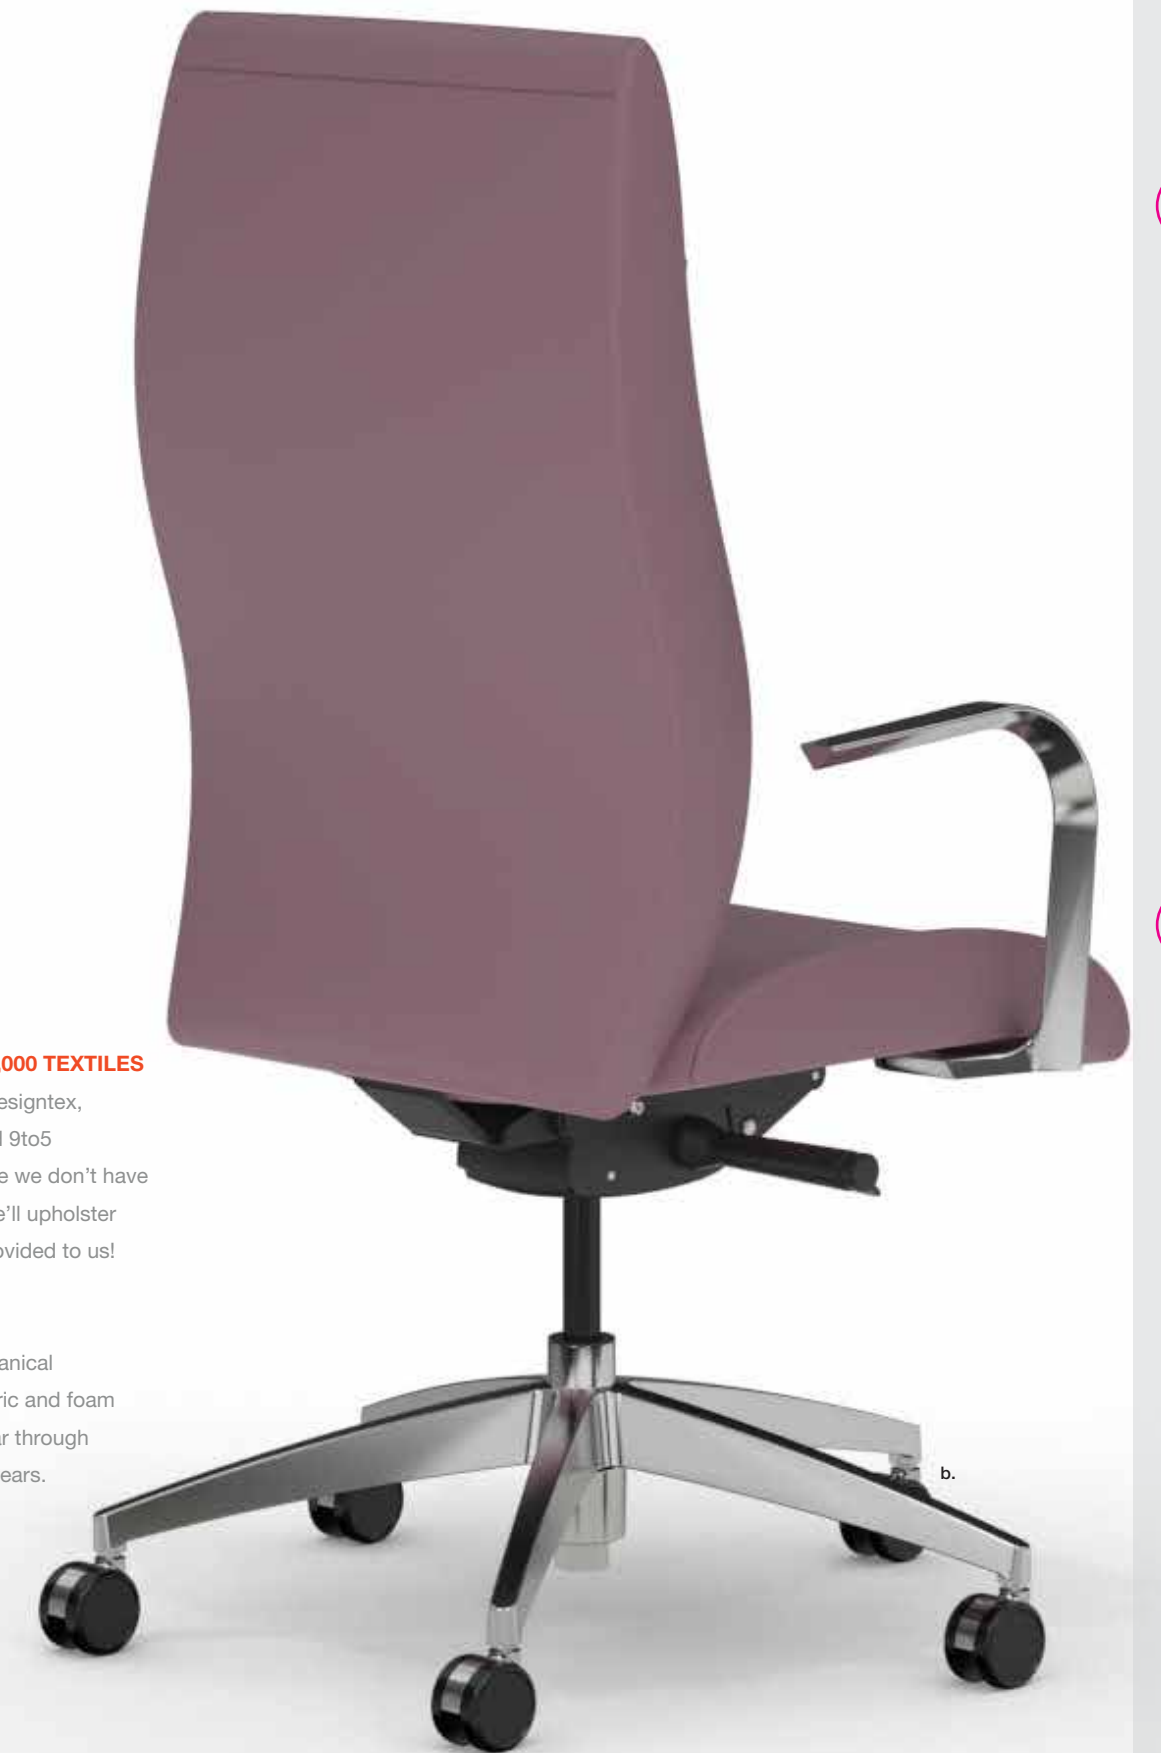

QUICK SHIP!

Acclaim ships in 5 days in select fabrics, vinyls, L3 and L4 leather.

D3 Family of Brands

9to5®
seating

@NCE
furniture

MADE IN AMERICA
SEATING